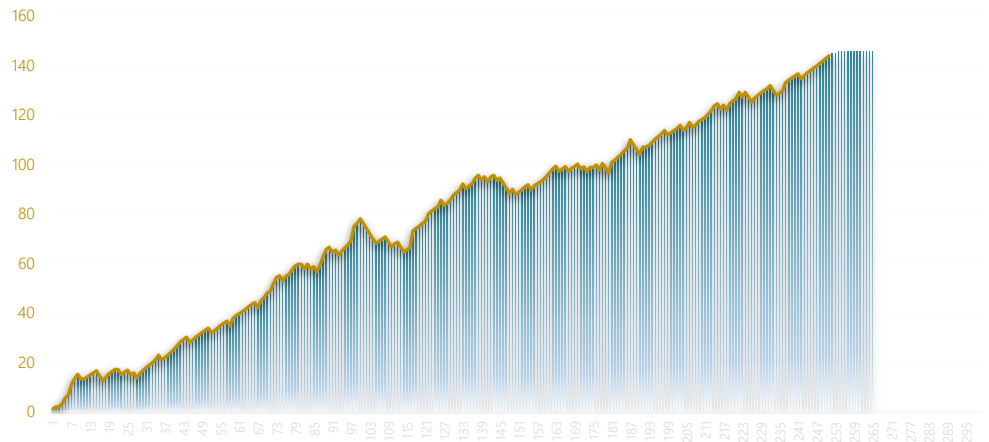

Fund Evolution

Fund Manager
SherpaBets

Managed fund since
11/11/2021 2023

Actual month
18/12/2023 Diciembre 2023

Total Amount Invested 494 u. this year

Total Benefit 260 u.
Total Loss -114 u.

Net Profit 146 u.
Anual Yield 29%

Betting Distribution

Betting Distribution

Nr. Atp - Bets	118
Nr. Wta - Bets	136
Total Amount of Bets	254

Return per ATP / WTA

41,8 u. ATP
27,7 u. WTA

Accuracy

Total Bets won	190
Total Bets failed	57
Total Bets Void	7