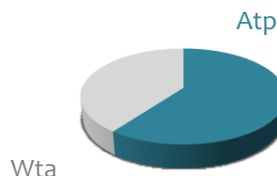

-
- >> Searching for a long-term growth
 - >> Only betting with a yield threshold superior to 40%
 - >> Betting on liquid markets
 - >> First level tennis trying to avoid sport fixes

Delivering

The Sherpa Team will seek short-term capital investment for a long-term wealth growth. The fund invests primary in result markets throughout ATP and WTA tennis tournaments. The team focuses on mathematical and statistical research, relying on big data analysis and estimations and less on published data on players conditions.

Fund Evolution

Fund Manager
SherpaBets

Managed fund since
11/11/2021 2023

Actual month
18/12/2023 Diciembre 2023

Total Amount Invested 494 u. this year

Total Benefit 260 u.
Total Loss -114 u.

Net Profit 146 u.
Anual Yield 29%

Betting Distribution

Betting Distribution

Nr. Atp - Bets	118
Nr. Wta - Bets	136
Total Amount of Bets	254

Return per ATP / WTA

41,8 u. ATP
27,7 u. WTA

Accuracy

Total Bets won	190
Total Bets failed	57
Total Bets Void	7