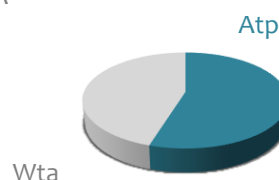

- 
- >> Searching for a long-term growth
  - >> Only betting with a yield threshold superior to 40%
  - >> Betting on liquid markets
  - >> First level tennis trying to avoid sport fixes

Delivering

The Sherpa Team will seek short-term capital investment for a long-term wealth growth. The fund invests primary in result markets throughout ATP and WTA tennis tournaments.

Fund Evolution

Fund Manager  
SherpaBets

Managed fund since 2023  
11/11/2021

Actual month April  
30/11/2023

Total Amount Invested 172 u. this year

Total Benefit 96 u.  
Total Loss -30 u.

Net Profit 66 u.  
Anual Yield 39%

Betting Distribution

Betting Distribution

Nr. Atp - Bets	52
Nr. Wta - Bets	38
<b>Total Amount of Bets</b>	<b>90</b>

Return per ATP / WTA

49,5 u. ATP
40,9 u. WTA

Accuracy

Total Bets won	71
Total Bets failed	15
Total Bets Void	4