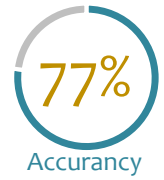

Delivering

The Sherpa Team will seek short-term capital investment for a long-term wealth growth. The fund invests primary in result markets throughout ATP and WTA tennis tournaments. The team focuses on mathematical and statistical research, relying on big data analysis and estimations and less on published data on players conditions.

Fund Performance

2023	Tips	W/L	Void	Accuracy	Investment	Won	Lost	Net	Yield
Enero	21	16/3	2	84%	→ 38 u.	23 u.	-6 u.	17 u.	45%
Febrero	24	18/5	1	78%	→ 46 u.	21 u.	-10 u.	11 u.	24%
Marzo	19	17/2	0	89%	→ 38 u.	18 u.	-4 u.	14 u.	38%
Abril	26	20/5	1	80%	→ 50 u.	34 u.	-10 u.	24 u.	48%
Mayo	27	16/11	0	59%	→ 54 u.	29 u.	-22 u.	7 u.	12%
Junio	0								
Julio	0								
Agosto	0								
Septiembre	0								
Octubre	0								
Noviembre	0								
Diciembre	0								
Total	117	87/26	4	77%	→ 226 u.	125 u.	-52 u.	73 u.	32%

Fund Evolution

Fund Manager
SherpaBets

Managed fund since
11/11/2021

Actual month
30/11/2023

Total Amount Invested **226 u.** this year

Total Benefit **125 u.**
Total Loss **-52 u.**

Net Profit **73 u.**
Anual Yield **32%**

Betting Distribution

Betting Distribution

Nr. Atp - Bets	61
Nr. Wta - Bets	56
Total Amount of Bets	117

Return per ATP / WTA

49,4 u. ATP
25,0 u. WTA

Accuracy

Total Bets won	87
Total Bets failed	26
Total Bets Void	4

Bets

Cuota Media

1,60