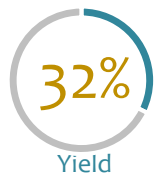

Delivering

The Sherpa Team will seek short-term capital investment for a long-term wealth growth. The fund invests primary in result markets throughout ATP and WTA tennis tournaments. The team focuses on mathematical and statistical research, relying on big data analysis and estimations and less on published data on players conditions.

Fund Performance

2023	Tips	W/L	Void	Accuracy	Investment	Won	Lost	Net	Yield
Enero	21	16/3	2	84%	→ 38 u.	23 u.	-6 u.	17 u.	45%
Febrero	24	18/5	1	78%	→ 46 u.	21 u.	-10 u.	11 u.	24%
Marzo	19	17/2	0	89%	→ 38 u.	18 u.	-4 u.	14 u.	38%
Abril	26	20/5	1	80%	→ 50 u.	34 u.	-10 u.	24 u.	48%
Mayo	27	16/11	0	59%	→ 54 u.	29 u.	-22 u.	7 u.	12%
Junio	0								
Julio	0								
Agosto	0								
Septiembre	0								
Octubre	0								
Noviembre	0								
Diciembre	0								
Total	117	87/26	4	77%	→ 226 u.	125 u.	-52 u.	73 u.	32%

Fund Evolution

Fund Manager
SherpaBets

Managed fund since
11/11/2021

Actual month
30/11/2023

Total Amount Invested **226 u.** this year

Total Benefit **125 u.**
Total Loss **-52 u.**

Net Profit **73 u.**
Anual Yield **32%**

Betting Distribution

Betting Distribution

Nr. Atp - Bets	61
Nr. Wta - Bets	56
Total Amount of Bets	117

Return per ATP / WTA

49,4 u. ATP
25,0 u. WTA

Accuracy

Total Bets won	87
Total Bets failed	26
Total Bets Void	4

Bets

Cuota Media

1,60