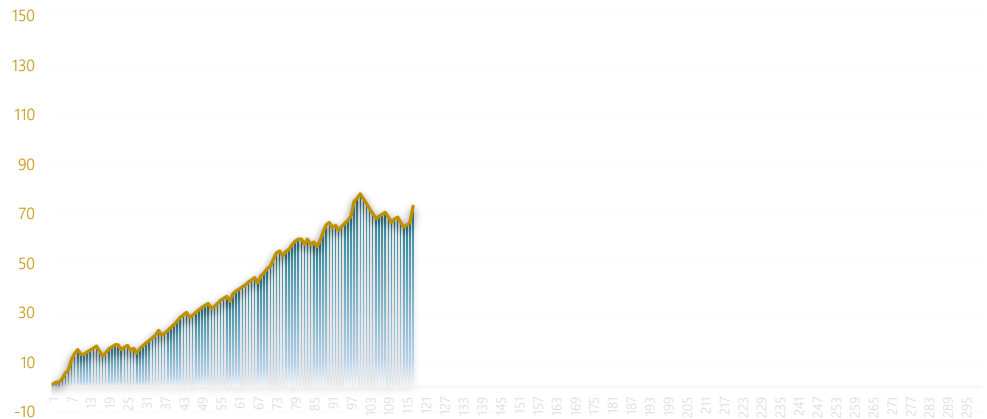

Fund Evolution

Fund Manager
SherpaBets

Managed fund since
11/11/2021

Actual month
30/11/2023

Total Amount Invested **226 u.** this year

Total Benefit **125 u.**
Total Loss **-52 u.**

Net Profit **73 u.**
Anual Yield **32%**