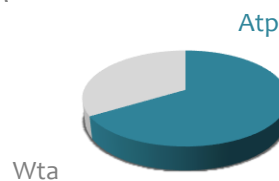

-
- >> Searching for a long-term growth
 - >> Only betting with a yield threshold superior to 40%
 - >> Betting on liquid markets
 - >> First level tennis trying to avoid sport fixes

Delivering

The Sherpa Team will seek short-term capital investment for a long-term wealth growth. The fund invests primary in result markets throughout ATP and WTA tennis tournaments. The team focuses on mathematical and statistical research, relying on big data analysis and estimations and less on published data on players conditions.

Fund Evolution

Fund Manager
SherpaBets

Managed fund since
11/11/2021

Actual month
30/11/2023

Total Amount Invested **226 u.** this year

Total Benefit **125 u.**
Total Loss **-52 u.**

Net Profit **73 u.**
Anual Yield **32%**

Betting Distribution

Betting Distribution

Nr. Atp - Bets	61
Nr. Wta - Bets	56
Total Amount of Bets	117

Return per ATP / WTA

49,4 u. ATP
25,0 u. WTA

Accuracy

Total Bets won	87
Total Bets failed	26
Total Bets Void	4