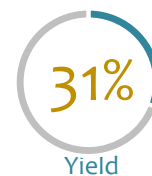

Delivering

The Sherpa Team will seek short-term capital investment for a long-term wealth growth. The fund invests primary in result markets throughout ATP and WTA tennis tournaments.

The team focuses on mathematical and statistical research, relying on big data analysis and estimations and less on published data on players conditions.

Fund Performance

2023	Tips	W/L	Void	Accuracy	Investment	Won	Lost	Net	Yield
Enero	21	16/3	2	84%	→ 38 u.	23 u.	-6 u.	17 u.	45%
Febrero	24	18/5	1	78%	→ 46 u.	21 u.	-10 u.	11 u.	24%
Marzo	19	17/2	0	89%	→ 38 u.	18 u.	-4 u.	14 u.	38%
Abril	26	20/5	1	80%	→ 50 u.	34 u.	-10 u.	24 u.	48%
Mayo	27	16/11	0	59%	→ 54 u.	29 u.	-22 u.	7 u.	12%
Junio	22	19/3	0	86%	→ 44 u.	27 u.	-6 u.	21 u.	47%
Julio	27	19/8	0	70%	→ 54 u.	21 u.	-16 u.	5 u.	10%
Agosto	0								
Septiembre	0								
Octubre	0								
Noviembre	0								
Diciembre	0								
Total	166	125/37	4	77%	→ 324 u.	173 u.	-74 u.	99 u.	31%

Fund Evolution

Fund Manager
SherpaBets

Managed fund since **2023**
11/11/2021

Actual month **Julio**
30/11/2023 **2023**

Total Amount Invested **324 u.** this year

Total Benefit **173 u.**
Total Loss **-74 u.**

Net Profit **99 u.**
Anual Yield **31%**

Betting Distribution

Betting Distribution

Nr. Atp - Bets	82
Nr. Wta - Bets	84
Total Amount of Bets	166

Return per ATP / WTA

44,7 u. ATP
28,6 u. WTA

Accuracy

Total Bets won	125
Total Bets failed	37
Total Bets Void	4

Cuota Media

Bets

1,53