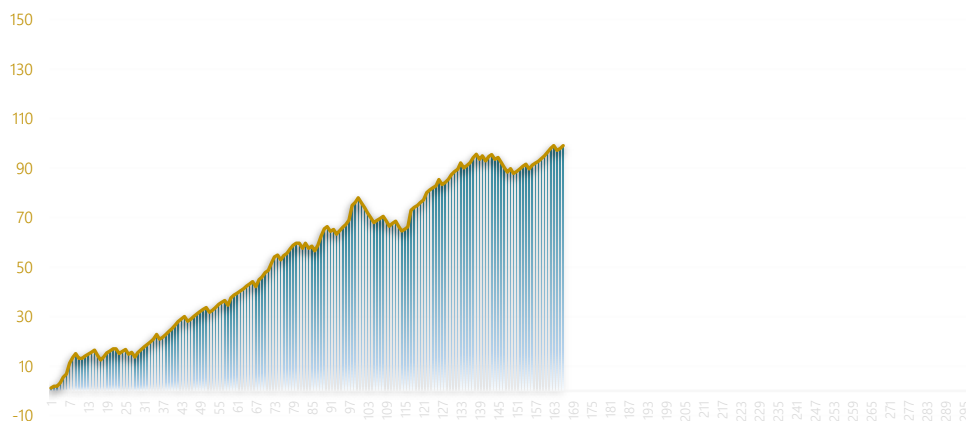

Fund Evolution

Fund Manager  
SherpaBets

Managed fund since **2023**  
11/11/2021

Actual month **Julio**  
30/11/2023 **2023**

Total Amount Invested **324 u.** this year

Total Benefit **173 u.**  
Total Loss **-74 u.**

Net Profit **99 u.**  
Anual Yield **31%**

Betting Distribution

Betting Distribution

Nr. Atp - Bets	82
Nr. Wta - Bets	84
Total Amount of Bets	166

Return per ATP / WTA

44,7 u. ATP
28,6 u. WTA

Accuracy

Total Bets won	125
Total Bets failed	37
Total Bets Void	4