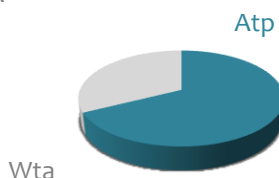

-
- >> Searching for a long-term growth
 - >> Only betting with a yield threshold superior to 40%
 - >> Betting on liquid markets
 - >> First level tennis trying to avoid sport fixes

Delivering

The Sherpa Team will seek short-term capital investment for a long-term wealth growth. The fund invests primary in result markets throughout ATP and WTA tennis tournaments.

Fund Evolution

Fund Manager
SherpaBets

Managed fund since
11/11/2021

Actual month
30/11/2023

Total Amount Invested **470 u.** this year

Total Benefit **249 u.**
Total Loss **-112 u.**

Net Profit **137 u.**
Anual Yield **29%**

Betting Distribution

Betting Distribution

Nr. Atp - Bets	110
Nr. Wta - Bets	131
Total Amount of Bets	241

Return per ATP / WTA

50,8 u. ATP
24,4 u. WTA

Accuracy

Total Bets won	179
Total Bets failed	56
Total Bets Void	6