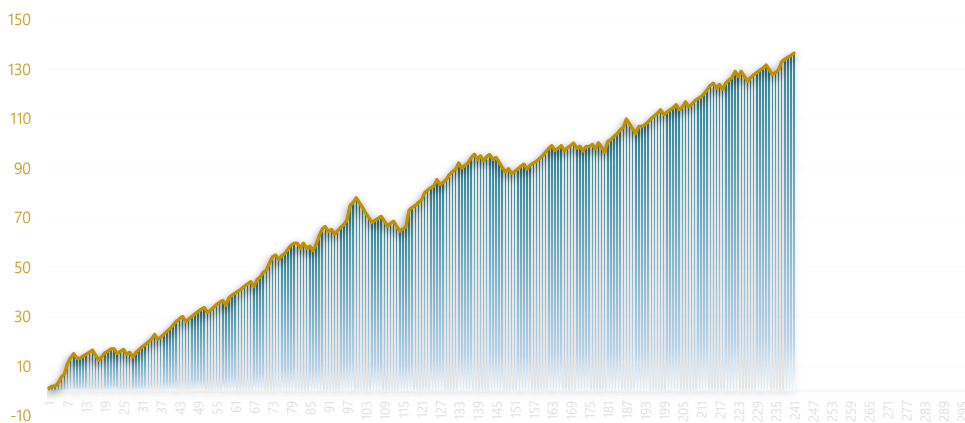

Fund Evolution

Fund Manager
SherpaBets

Managed fund since
11/11/2021

Actual month
30/11/2023

Total Amount Invested **470 u.** this year

Total Benefit **249 u.**
Total Loss **-112 u.**

Net Profit **137 u.**
Anual Yield **29%**

Betting Distribution

Betting Distribution

Nr. Atp - Bets	110
Nr. Wta - Bets	131
Total Amount of Bets	241

Return per ATP / WTA

50,8 u. ATP
24,4 u. WTA

Accuracy

Total Bets won	179
Total Bets failed	56
Total Bets Void	6