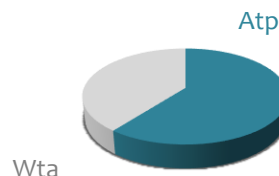

-
- >> Searching for a long-term growth
 - >> Only betting with a yield threshold superior to 40%
 - >> Betting on liquid markets
 - >> First level tennis trying to avoid sport fixes

Delivering

The Sherpa Team will seek short-term capital investment for a long-term wealth growth. The fund invests primary in result markets throughout ATP and WTA tennis tournaments. The team focuses on mathematical and statistical research, relying on big data analysis and estimations and less on published data on players conditions.

Fund Evolution

Fund Manager
SherpaBets

Managed fund since
11/11/2021

Actual month
30/11/2023

Total Amount Invested
270 u. this year

Total Benefit
Total Loss

Net Profit
Anual Yield

Betting Distribution

Betting Distribution

Nr. Atp - Bets	70
Nr. Wta - Bets	69
Total Amount of Bets	139

Return per ATP / WTA

53,4 u. ATP
34,9 u. WTA

Accuracy

Total Bets won	106
Total Bets failed	29
Total Bets Void	4

Cuota Media

Bets