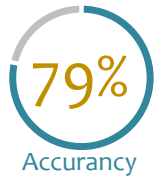

Delivering

The Sherpa Team will seek short-term capital investment for a long-term wealth growth. The fund invests primary in result markets throughout ATP and WTA tennis tournaments. The team focuses on mathematical and statistical research, relying on big data analysis and estimations and less on published data on players conditions.

Fund Performance

2023	Tips	W/L	Void	Accuracy	Investment	Won	Lost	Net	Yield
Enero	21	16/3	2	84%	→ 38 u.	23 u.	-6 u.	17 u.	45%
Febrero	24	18/5	1	78%	→ 46 u.	21 u.	-10 u.	11 u.	24%
Marzo	19	17/2	0	89%	→ 38 u.	18 u.	-4 u.	14 u.	38%
Abril	26	20/5	1	80%	→ 50 u.	34 u.	-10 u.	24 u.	48%
Mayo	27	16/11	0	59%	→ 54 u.	29 u.	-22 u.	7 u.	12%
Junio	22	19/3	0	86%	→ 44 u.	27 u.	-6 u.	21 u.	47%
Julio	0								
Agosto	0								
Septiembre	0								
Octubre	0								
Noviembre	0								
Diciembre	0								
Total	139	106/29	4	79%	→ 270 u.	152 u.	-58 u.	94 u.	35%

Fund Evolution

Fund Manager
SherpaBets

Managed fund since
11/11/2021

Actual month
30/11/2023

Total Amount Invested
270 u. this year

Total Benefit
Total Loss

Net Profit
Anual Yield

Betting Distribution

Betting Distribution

Nr. Atp - Bets	70
Nr. Wta - Bets	69
Total Amount of Bets	139

Return per ATP / WTA

53,4 u. ATP
34,9 u. WTA

Accuracy

Total Bets won	106
Total Bets failed	29
Total Bets Void	4

Cuota Media

Bets

106
29
4
1,56