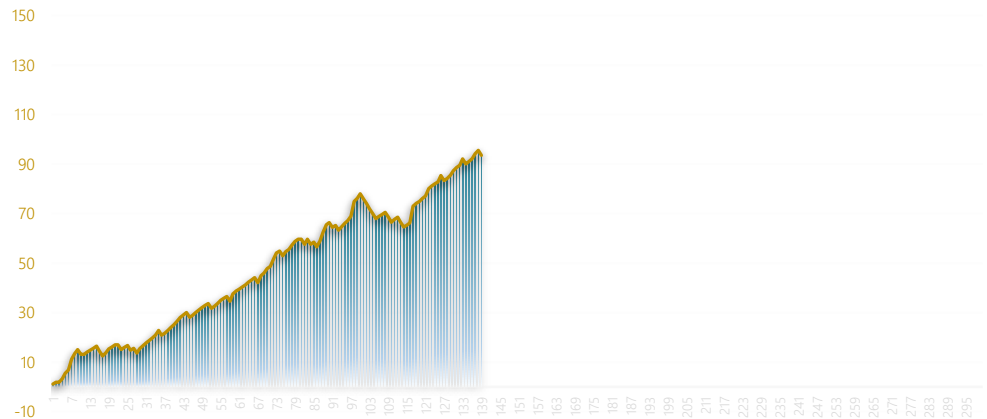

Fund Evolution

Fund Manager
SherpaBets

Managed fund since
11/11/2021

Actual month
30/11/2023

Total Amount Invested
270 u. this year

Total Benefit
Total Loss

Net Profit
Anual Yield

Betting Distribution