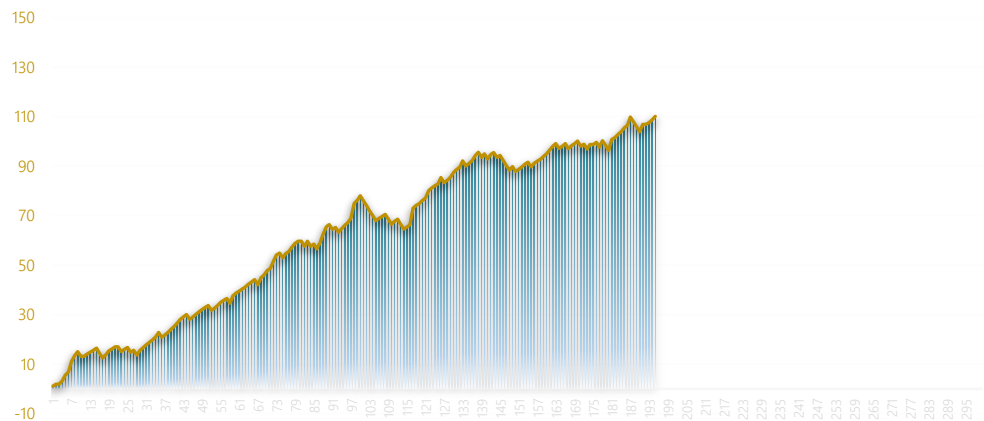

Fund Evolution

Fund Manager
SherpaBets

Managed fund since **2023**
11/11/2021

Actual month **Agosto**
30/11/2023 **2023**

Total Amount Invested **378 u.** this year

Total Benefit **202 u.**
Total Loss **-92 u.**

Net Profit **110 u.**
Anual Yield **29%**

Betting Distribution

Betting Distribution

Nr. Atp - Bets	92
Nr. Wta - Bets	103
Total Amount of Bets	195

Return per ATP / WTA

45,4 u. ATP
33,4 u. WTA

Accuracy

Total Bets won	143
Total Bets failed	46
Total Bets Void	6