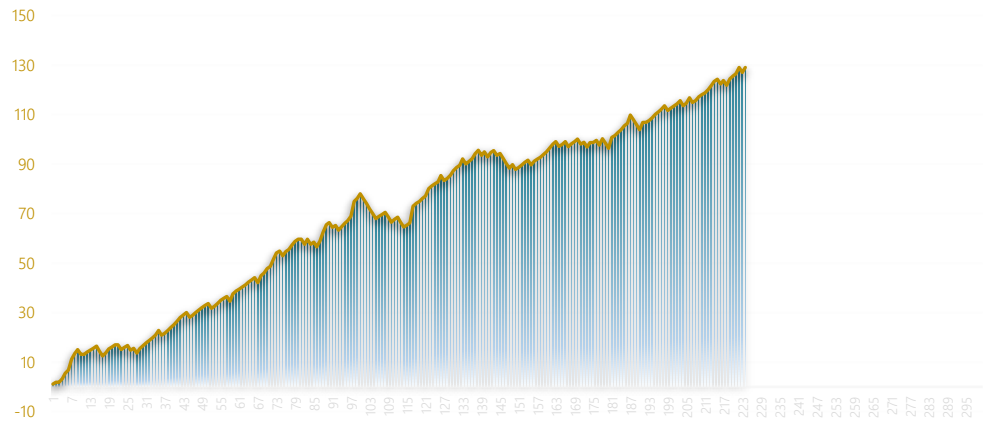

Fund Evolution

Fund Manager
SherpaBets

Managed fund since
11/11/2021 2023

Actual month
30/11/2023 Septiembre 2023

Total Amount Invested 436 u. this year

Total Benefit 233 u.
Total Loss -104 u.

Net Profit 129 u.
Anual Yield 30%

Betting Distribution

Betting Distribution

Nr. Atp - Bets	100
Nr. Wta - Bets	124
Total Amount of Bets	224

Return per ATP / WTA

44,4 u. ATP
42,3 u. WTA

Accuracy

Total Bets won	166
Total Bets failed	52
Total Bets Void	6