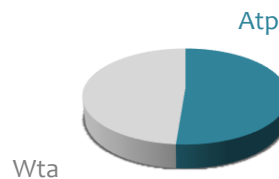

-
- >> Searching for a long-term growth
 - >> Only betting with a yield threshold superior to 40%
 - >> Betting on liquid markets
 - >> First level tennis trying to avoid sport fixes

Delivering

The Sherpa Team will seek short-term capital investment for a long-term wealth growth. The fund invests primary in result markets throughout ATP and WTA tennis tournaments.

Fund Evolution

Fund Manager
SherpaBets

Managed fund since
11/11/2021 2023

Actual month
30/11/2023 Septiembre 2023

Total Amount Invested 436 u. this year

Total Benefit 233 u.
Total Loss -104 u.

Net Profit 129 u.
Anual Yield 30%

Betting Distribution

Betting Distribution

Nr. Atp - Bets	100
Nr. Wta - Bets	124
Total Amount of Bets	224

Return per ATP / WTA

44,4 u. ATP
42,3 u. WTA

Accuracy

Total Bets won	166
Total Bets failed	52
Total Bets Void	6